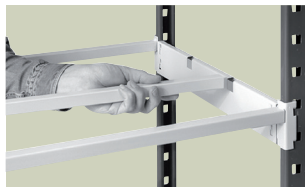

SECTION OF THE POST

**These shelves are of standard size.
For different measures, don't hesitate!
Contact us!**

Very easy assembling
by simple fastening;
adjustable every 5 cm

Base protected with a plastic wedge

→ THE SKIRTING AND THE VERTICAL SEPARATORS ARE OPTIONAL

YOU CAN STORE EVERYTHING, OR ALMOST EVERYTHING ... CAPACITY TO 150KG PER GROUND (ACCORDING TO THE TYPE OF SHELF)

1

2

3

4

5

AVAILABLE ON A KIT AND VERY EASY TO ASSEMBLE: NO PERFORATION, NO SCREWS, NO NUTS, ADJUSTABLE EVERY 5 CM

1 The external tubes (beams) hook on posts; 2 The crosspieces hook on the external bars and prop themselves on the posts; 3 The internal tubes (beams) hook on the crosspieces. The standardized perforation allows an every 5 cm adjustment. 4 To cover the openwork shelves, the surface of the plates is made of steel. 5 Metallic sides.