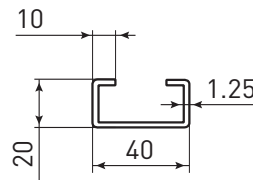

AT YOUR LIKE!

- 2 widths: 1 m and 1,25 m
- 4 depths: 40, 50, 60 and 80 cm

Full size:

Add 40 mm, regardless the number of modules.

For example: with W. 1000 mm:

- 1 initial module = 1040 mm
- 1 initial module + other 2 = 3040 mm

SECTION OF THE POST

**These shelves are of standard size.
For different measures, don't hesitate!
Contact us!**

Very easy assembling
by simple fastening;
adjustable every 5 cm

Base protected with a plastic wedge

■ FIRST MODULE
■ NEXT MODULE

WIDTH 1 M

WIDTH 1,25 M

	WIDTH 1 M	WIDTH 1,25 M
Depth. 400 mm - Nbr/bar: 3	H. 2000 X W. 1000 X D. 400 mm Ref. 614DTC	H. 2000 X W. 1250 X D. 400 mm Ref. 624DTC
Depth. 400 mm - Nbr/bar: 3	H. 2000 X W. 1000 X D. 400 mm Ref. 614STC	H. 2000 X W. 1250 X D. 400 mm Ref. 624STC
Depth. 500 mm - Nbr/bar: 4	H. 2000 X W. 1000 X D. 500 mm Ref. 615DTC	H. 2000 X W. 1250 X D. 500 mm Ref. 625DTC
Depth. 500 mm - Nbr/bar: 4	H. 2000 X W. 1000 X D. 500 mm Ref. 615STC	H. 2000 X W. 1250 X D. 500 mm Ref. 625STC
Depth. 600 mm - Nbr/bar: 4	H. 2000 X W. 1000 X D. 600 mm Ref. 616DTC	H. 2000 X W. 1250 X D. 600 mm Ref. 626DTC
Depth. 600 mm - Nbr/bar: 4	H. 2000 X W. 1000 X D. 600 mm Ref. 616STC	H. 2000 X W. 1250 X D. 600 mm Ref. 626STC
Depth. 800 mm - Nbr/bar: 5	H. 2000 X W. 1000 X D. 800 mm Ref. 618DTC	H. 2000 X W. 1250 X D. 800 mm Ref. 628DTC
Depth. 800 mm - Nbr/bar: 5	H. 2000 X W. 1000 X D. 800 mm Ref. 618STC	H. 2000 X W. 1250 X D. 800 mm Ref. 628STC