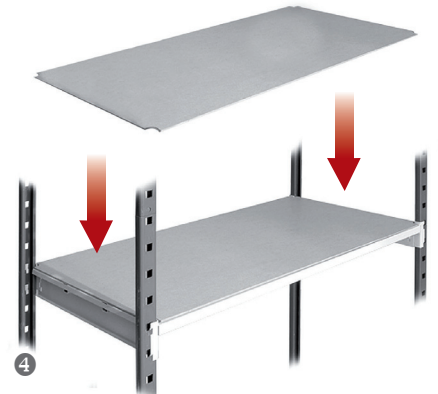

SECTION OF THE POST

**These shelves are of standard size.
For different measures, don't hesitate!
Contact us!**

Very easy assembling
by simple fastening;
adjustable every 5 cm

Base protected with a plastic wedge

→ THE SKIRTING AND THE VERTICAL SEPARATORS ARE OPTIONAL

YOU CAN STORE EVERYTHING, OR ALMOST EVERYTHING ... CAPACITY TO 150KG PER GROUND (ACCORDING TO THE TYPE OF SHELF)

1

2

3

4

5

AVAILABLE ON A KIT AND VERY EASY TO ASSEMBLE: NO PERFORATION, NO SCREWS, NO NUTS, ADJUSTABLE EVERY 5 CM

1 The external tubes (beams) hook on posts; 2 The crosspieces hook on the external bars and prop themselves on the posts; 3 The internal tubes (beams) hook on the crosspieces. The standardized perforation allows an every 5 cm adjustment. 4 To cover the openwork shelves, the surface of the plates is made of steel. 5 Metallic sides.

■ FIRST MODULE
■ NEXT MODULE

WIDTH 1 M

WIDTH 1,25 M

	WIDTH 1 M	WIDTH 1,25 M
Depth. 400 mm - Nbr/bar: 3	H. 2000 X W. 1000 X D. 400 mm Ref. 614DTC	H. 2000 X W. 1250 X D. 400 mm Ref. 624DTC
Depth. 400 mm - Nbr/bar: 3	H. 2000 X W. 1000 X D. 400 mm Ref. 614STC	H. 2000 X W. 1250 X D. 400 mm Ref. 624STC
Depth. 500 mm - Nbr/bar: 4	H. 2000 X W. 1000 X D. 500 mm Ref. 615DTC	H. 2000 X W. 1250 X D. 500 mm Ref. 625DTC
Depth. 500 mm - Nbr/bar: 4	H. 2000 X W. 1000 X D. 500 mm Ref. 615STC	H. 2000 X W. 1250 X D. 500 mm Ref. 625STC
Depth. 600 mm - Nbr/bar: 4	H. 2000 X W. 1000 X D. 600 mm Ref. 616DTC	H. 2000 X W. 1250 X D. 600 mm Ref. 626DTC
Depth. 600 mm - Nbr/bar: 4	H. 2000 X W. 1000 X D. 600 mm Ref. 616STC	H. 2000 X W. 1250 X D. 600 mm Ref. 626STC
Depth. 800 mm - Nbr/bar: 5	H. 2000 X W. 1000 X D. 800 mm Ref. 618DTC	H. 2000 X W. 1250 X D. 800 mm Ref. 628DTC
Depth. 800 mm - Nbr/bar: 5	H. 2000 X W. 1000 X D. 800 mm Ref. 618STC	H. 2000 X W. 1250 X D. 800 mm Ref. 628STC