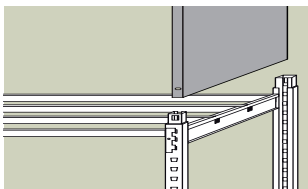

SECTION OF THE POST

**These shelves are of standard size.
For different measures, don't hesitate!
Contact us!**

Very easy assembling
by simple fastening;
adjustable every 5 cm

Base protected with a plastic wedge

→ THE SKIRTING AND THE VERTICAL SEPARATORS ARE OPTIONAL

YOU CAN STORE EVERYTHING, OR ALMOST EVERYTHING ... CAPACITY TO 150KG PER GROUND (ACCORDING TO THE TYPE OF SHELF)

1

2

3

4

5

AVAILABLE ON A KIT AND VERY EASY TO ASSEMBLE: NO PERFORATION, NO SCREWS, NO NUTS, ADJUSTABLE EVERY 5 CM

1 The external tubes (beams) hook on posts; 2 The crosspieces hook on the external bars and prop themselves on the posts; 3 The internal tubes (beams) hook on the crosspieces. The standardized perforation allows an every 5 cm adjustment. 4 To cover the openwork shelves, the surface of the plates is made of steel. 5 Metallic sides.

■ FIRST MODULE
■ NEXT MODULE

WIDTH 1 M

WIDTH 1,25 M

	WIDTH 1 M	WIDTH 1,25 M
Depth. 400 mm - Nbr/bar: 3	H. 2000 X W. 1000 X D. 400 mm Ref. 614DTC	H. 2000 X W. 1250 X D. 400 mm Ref. 624DTC
Depth. 400 mm - Nbr/bar: 3	H. 2000 X W. 1000 X D. 400 mm Ref. 614STC	H. 2000 X W. 1250 X D. 400 mm Ref. 624STC
Depth. 500 mm - Nbr/bar: 4	H. 2000 X W. 1000 X D. 500 mm Ref. 615DTC	H. 2000 X W. 1250 X D. 500 mm Ref. 625DTC
Depth. 500 mm - Nbr/bar: 4	H. 2000 X W. 1000 X D. 500 mm Ref. 615STC	H. 2000 X W. 1250 X D. 500 mm Ref. 625STC
Depth. 600 mm - Nbr/bar: 4	H. 2000 X W. 1000 X D. 600 mm Ref. 616DTC	H. 2000 X W. 1250 X D. 600 mm Ref. 626DTC
Depth. 600 mm - Nbr/bar: 4	H. 2000 X W. 1000 X D. 600 mm Ref. 616STC	H. 2000 X W. 1250 X D. 600 mm Ref. 626STC
Depth. 800 mm - Nbr/bar: 5	H. 2000 X W. 1000 X D. 800 mm Ref. 618DTC	H. 2000 X W. 1250 X D. 800 mm Ref. 628DTC
Depth. 800 mm - Nbr/bar: 5	H. 2000 X W. 1000 X D. 800 mm Ref. 618STC	H. 2000 X W. 1250 X D. 800 mm Ref. 628STC